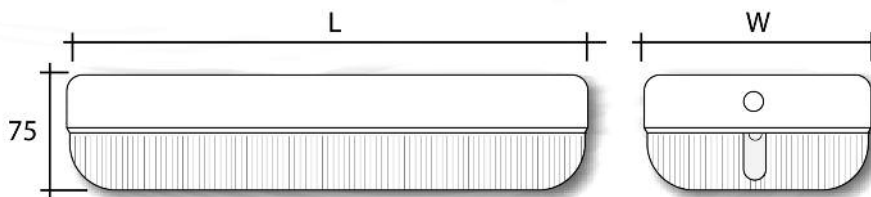

LED AX BULKHEAD

EMERGENCY LUMINAIRE

Fitzgerald^{FL}
www.fitzlight.co.uk

IP65

This versatile bulkhead is an ideal utility emergency luminaire for internal or external use.

An IP65 polycarbonate bulkhead fitting.

Applications:

- Emergency Exits
- Defined escape routes
- Building perimeters

Order Code

LED AX	Lumens	E Hours	Length	Width	Height
AXL/M3	70	3	345	120	75
AXL/NM3	70	3	345	120	75

Optional Accessories:

MXU/CR: Bulkhead legend arrow right

MXU/CL: Bulkhead legend arrow left

MXU/CU: Bulkhead legend arrow up

MXU/CD: Bulkhead legend arrow down

MXU: Universal set of all bulkhead legend arrows

Emergency Options:

/M3T: 3hr self test maintained emergency