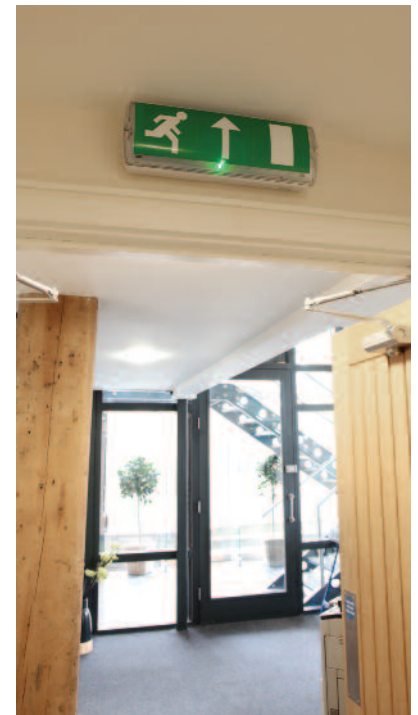

LED AX BULKHEAD

EMERGENCY LUMINAIRE

Fitzgerald^{FL}
www.fitzlight.co.uk

IP65

This versatile bulkhead is an ideal utility emergency luminaire for internal or external use.

An IP65 polycarbonate bulkhead fitting.

Applications:

- Emergency Exits
- Defined escape routes
- Building perimeters

Order Code

LED AX	Lumens	E Hours	Length	Width	Height
AXL/M3	70	3	345	120	75
AXL/NM3	70	3	345	120	75

Optional Accessories:

MXU/CR: Bulkhead legend arrow right