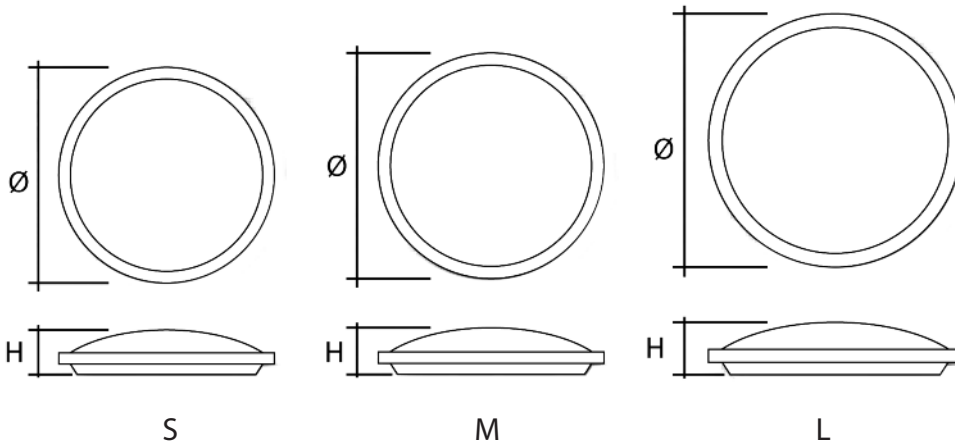

LED NEMESIS INDOOR AMENITY LUMINAIRE

Polar Curve:
Photometric data is available
online for dialux and relux.

TYPICAL ENERGY SAVINGS

Compared performance
over 50,000 hours

Order Codes

LED Nemesis

	Lumens	Watts	Body	Diameter	Height
Nemesis Small					
NEM8/S/CO/850	993	8	S	326	96
NEM12/S/CO/850	1340	12	S	326	96
Nemesis Medium					
NEM8/M/CO/850	993	8	M	425	117
NEM12/M/CO/850	1340	12	M	425	117
NEM17/M/CO/850	1985	17	M	425	117
NEM20/M/CO/850	2792	20	M	425	117
Nemesis Large					
NEM12/L/CO/850	1340	12	L	525	121
NEM17/L/CO/850	1985	17	L	525	121
NEM20/L/CO/850	2792	20	L	525	121