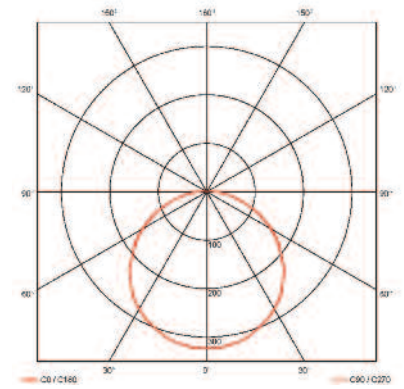

LED NEMESIS INDOOR AMENITY LUMINAIRE

Polar Curve:
Photometric data is available
online for dialux and relux.

TYPICAL ENERGY SAVINGS

Compared performance
over 50,000 hours

Order Codes

LED Nemesis

	Lumens	Watts	Body	Diameter	Height
Nemesis Small					
NEM8/S/CO/850	993	8	S	326	96
NEM12/S/CO/850	1340	12	S	326	96
Nemesis Medium					
NEM8/M/CO/850	993	8	M	425	117
NEM12/M/CO/850	1340	12	M	425	117
NEM17/M/CO/850	1985	17	M	425	117
NEM20/M/CO/850	2792	20	M	425	117
Nemesis Large					
NEM12/L/CO/850	1340	12	L	525	121
NEM17/L/CO/850	1985	17	L	525	121
NEM20/L/CO/850	2792	20	L	525	121