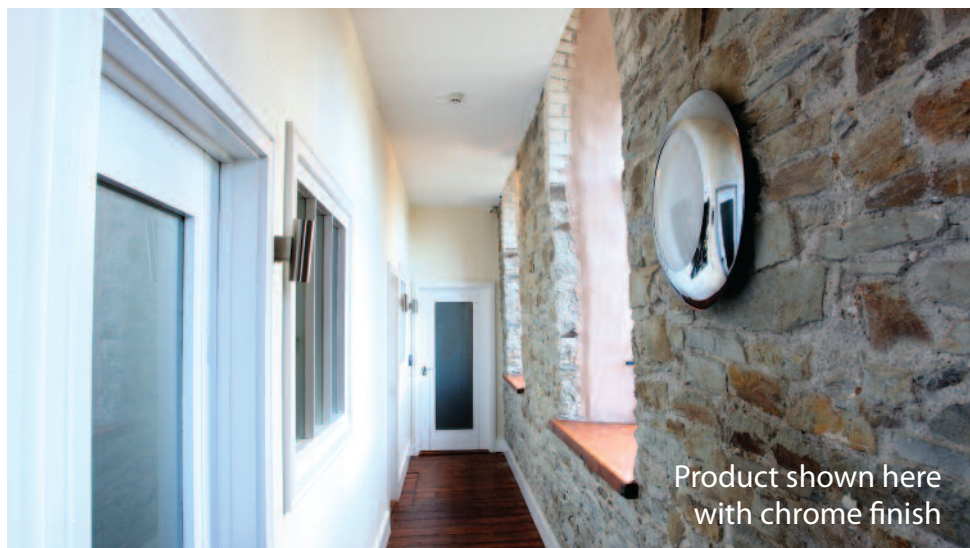

Product shown here with chrome finish