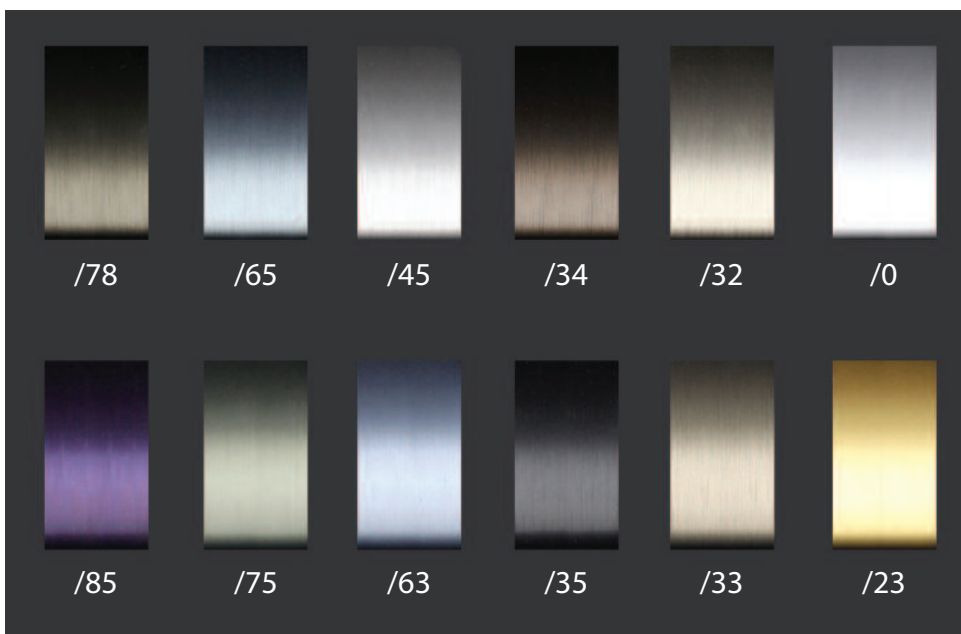

No Lamp Maintenance

Order Codes (* Please choose colour from chart below)

LED Venture Bollard	Lumens	Watts	Height	Dia
VEN16/CO*/850	1340	16	1100	150
VEN26/CO*/850	1985	26	1100	150
VEN36/CO*/850	2792	36	1100	150

LED Venture Bollard part code formula example:

Product Family	Watts	Gear Option	Optional Feature	Colour Temp
VEN	16	CO	63	850

Anodizing colours for aluminium surfaces:

These products are available anodized in 12 colours. See chart below.